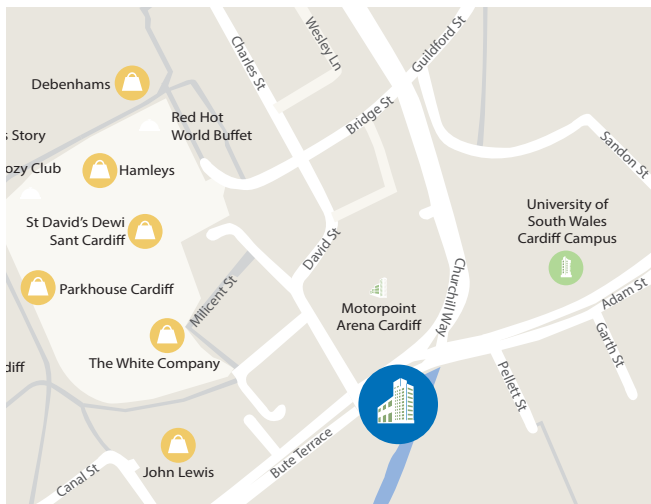

Newly Refurbished Rooms

The Big Sleep Cardiff is conveniently located in Cardiff city centre opposite the Motorpoint Arena and St David's shopping arcade. The Hotel is within walking distance of the Train Station and many corporate offices and attractions.

Bar

Bar located at Reception level where you can unwind and relax with a drink of your choice.

GPS ADDRESS : 51.478080, -3.171468

The Big Sleep Hotel Cardiff

Bute Terrace, Cardiff, CF10

Tel: 44 (0) 29 20 636363,

Fax: 44 (0) 29 20 636364

bookings.cardiff@thebigsleephotel.com

www.thebigsleephotel.com/cardiff

Nearby Attractions and Places of Interest

Attraction	Walking Distance	Driving Distance
Motorpoint Arena	1 Min	
University of South Wales	3 Min	
St David's Shopping Centre	5 Min	
Cardiff Central Station	8 Min	
The Capitol Shopping	8 Min	
Principality Stadium	10 Min	
Cardiff Castle	10 Min	
Cardiff University	15 Min	
Wales Millennium Centre	15 Min	
Cardiff Bay	20 Min	
Cardiff City FC		10 Min
Cardiff Airport		30 Min

UNITED KINGDOM : Cardiff • Cheltenham • Eastbourne • Halifax • Shrewsbury
 • Nottingham • Oxford • Manchester • Inverness • Leeds
 • Coventry

THAILAND : Bangkok • Pattaya • Hua Hin • Chiang Mai
 MALAYSIA : Kuala Lumpur • Langkawi • Johor Bahru